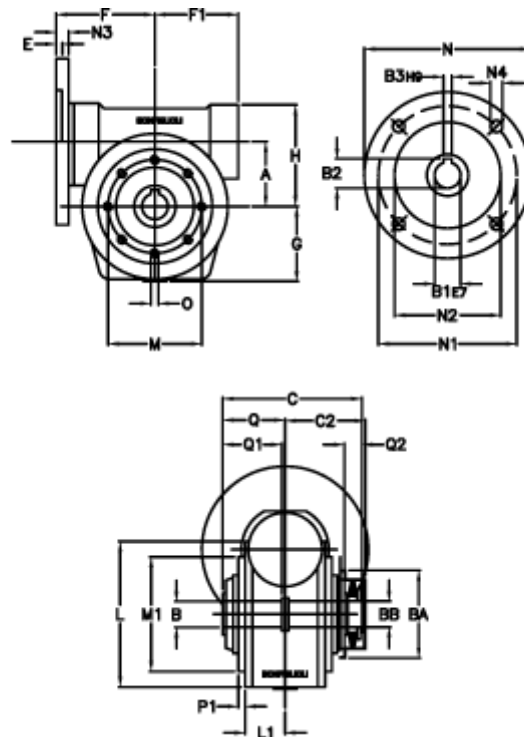

Article number: 390204902473216

Description: Worm Gear with Torque Limiter
VF 49-L1-P-24 P80B5

Measures

a = 49.50	C2 = 63,5	L1 = 36.8	O = M6x8
B = 25	Description = VF 49P-xx-80B14	m = 94	P1 = 2.5
B1 E7 = 19	E = 3.0	M1 = 68	Q = 51.0
B2 = 21.8	F = 70	N = 120	Q1 = 41
B3 H9 = 6	F1 = 63	N1 = 100	Q2 = 15
BA = 63	g = 56	N2 = 80	
BB H7 = 14	H = 80.0	N3 = 10.0	
C = 105	L = 107.5	N4 = 7	